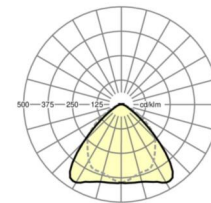

CHARACTERISTICS

Order number	19510004165
EAN number	4020863425723
Commodity code	94051190
Certification mark	IP 20, Protection class I, ENEC10 VDE, F, HACCP DIN10500/Food/IFS-application-related suitability/BRC, Indoor, CE
Impact resistance (IK rating)	IK03 (-20°C bis 35°C)
Ambient temperatur	ta -20°C to 35°C
Warranty period	5 years
State funding programs	BEG - Federal funding for efficient buildings (valid only for Germany)

ELECTRICAL ENGINEERING

Controller	Electronic driver (1 pcs.)
System output	34W
Mains voltage	230V/50Hz
Energy efficiency class/light source	B

LIGHTING TECHNOLOGY

Placement	LED, Colour rendering/Light colour CRI ≥ 80 / 6500K
Colour tolerance (MacAdam)	3SDCM
Nominal luminous flux	6102lm
LED service life	50000h L80/B10 (Tq 35°C), 70000h L80/B50 (Tq 35°C)
Luminaire luminous efficiency	177lm/W
Beam angle	95° (C0) / 95° (C90)
UGR lat./long.	21.7 / 23.1

MECHANICS

Housing colour	silver grey/white aluminium RAL 9006
Dimensions (LxWxDxH)	1531mm x 55mm x 37mm
Weight (net)	1.65kg
Type of installation	Mounting rail system installation, Light structure

Dimensions

L	1531 mm	Length
B	55 mm	Width
H	37 mm	Height

DEEP-LINK

<https://www.regiolux.de/en/article/19510004165>

Reference	LED 6000lm 865
ηLB	100 %
Φ ↓/↑	98 % / 2 %
UGR lat./long.	21.7 / 23.1